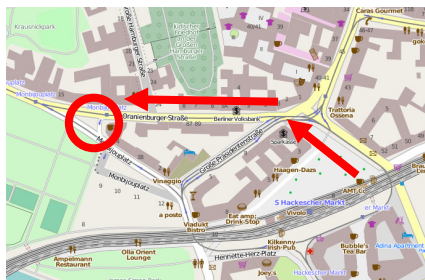

How to find us

TheBakery GmbH · Monbijouplatz 5 · 10178 Berlin

Arrival by plane (airport Tegel)

- Please exit the airport building by following the bus-signs and walk to the bus station, which you can find outside between terminal **A** and **B**.
- Please take the Bus **TXL** heading towards **Alexanderplatz**.
- After approx. 10 minutes, please leave the bus at **S+U-station Hauptbahnhof** and enter the main station (see **arrival by train** below).

Arrival by train (Hauptbahnhof / main station)

- Please follow the green **S**-signs (suburban train) to platform/track **15**.
- At platform **15**, please take any of the following suburban trains: **S75** (towards Wartenberg) or **S7** (towards Ahrensfelde) or **S5** (towards Stausberg).
- After approx. 5 minutes, please exit the suburban train at **S-station Hackescher Markt** in the direction of travel, go downstairs at the end of the platform and leave the station by heading left.
- Please go straight on and cross the square. Following the **Oranienburger Str.**, you will find our building on the left hand side.